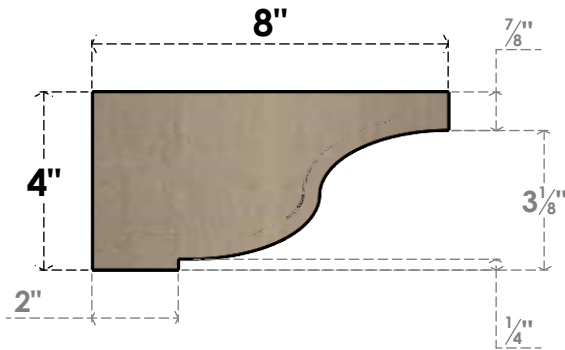

ITEM NUMBER: CORU04X08X04VANRCPR

4"W X 8"D X 4"H SERIES 3 WIDE VAN BUREN ROUGH CEDAR TIMBERTHANE
FAUX WOOD CORBEL, PRIMED

SIDE PROFILE

FRONT PROFILE

ISOMETRIC

EKENA MILLWORK
2300 WEST MAIN ST.
CLARKSVILLE, TX 75426
TOLL FREE: 866-607-0453
WWW.EKENAMILLWORK.COM

NOTES

1. INSTALLATION TO BE COMPLETED IN ACCORDANCE WITH MANUFACTURER'S SPECIFICATIONS.
2. DRAWING MAY NOT BE TO SCALE
3. THIS DRAWING IS INTENDED FOR DESIGN AND PLANNING PURPOSES ONLY.
4. ALL INFORMATION CONTAINED HEREIN WAS CURRENT AT THE TIME OF DEVELOPMENT BUT MUST BE REVIEWED AND APPROVED BY THE PRODUCT MANUFACTURER TO BE CONSIDERED ACCURATE.
5. TIMBERTHANE ARCHITECTURAL PRODUCTS ARE MADE FROM HIGH DENSITY URETHANE AND COME FACTORY PRIMED