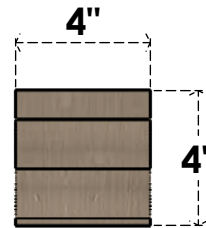

ITEM NUMBER: CORU04X08X04VANRCPR

4"W X 8"D X 4"H SERIES 3 WIDE VAN BUREN ROUGH CEDAR TIMBERTHANE
FAUX WOOD CORBEL, PRIMED

SIDE PROFILE

FRONT PROFILE

ISOMETRIC

EKENA MILLWORK
2300 WEST MAIN ST.
CLARKSVILLE, TX 75426
TOLL FREE: 866-607-0453
WWW.EKENAMILLWORK.COM

NOTES

1. INSTALLATION TO BE COMPLETED IN ACCORDANCE WITH MANUFACTURER'S SPECIFICATIONS.
2. DRAWING MAY NOT BE TO SCALE
3. THIS DRAWING IS INTENDED FOR DESIGN AND PLANNING PURPOSES ONLY.
4. ALL INFORMATION CONTAINED HEREIN WAS CURRENT AT THE TIME OF DEVELOPMENT BUT MUST BE REVIEWED AND APPROVED BY THE PRODUCT MANUFACTURER TO BE CONSIDERED ACCURATE.
5. TIMBERTHANE ARCHITECTURAL PRODUCTS ARE MADE FROM HIGH DENSITY URETHANE AND COME FACTORY PRIMED